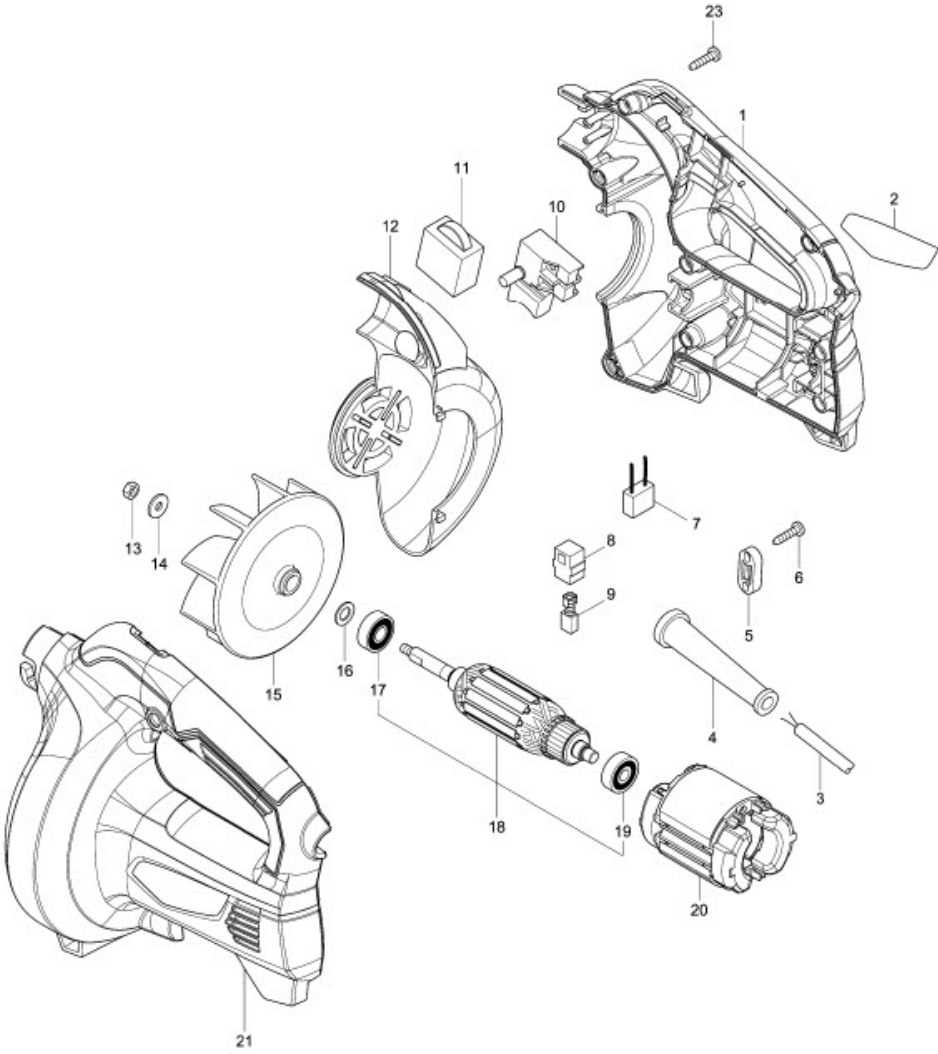

Part Diagram

Model No.M4000 BLOWER

Item	Sub	Parts No.	Parts Description	Qty
001-1A		183A93-9	HOUSING SET	1
001-1	D10		INC. 21	
001-1B		183A91-3	HOUSING SET	1
2		850V68-6	M4000 NAME PLATE	1
3		692006-8	POWER SUPPLY CORD 1.0-2-2.0	1
4		682569-2	CORD GUARD 8-85	1
5		687123-7	STRAIN RELIEF	1
6		266326-2	TAPPING SCREW 4X18	2
8		643566-3	BRUSH HOLDER 5X8	2
9		191998-3	CARBON BRUSH CB-85	1
10		650217-1	SWITCH FA1-6/1B-1	1
11		620187-8	CONTROLLER FA-02	1
012-1A		454070-5	INNER HOUSING	1
012-1B		455994-8	INNER HOUSING	1
013A		252103-8	HEX. LOCK NUT M5-8	1
013-1A		252286-4	COLLARED HEX.LOCK NUT M5-8	1
013-1B		252286-4	COLLARED HEX.LOCK NUT M5-8	1
014A		267294-2	FLAT WASHER 5	1
15		240077-5	FAN 100	1
16		267240-5	FLAT WASHER 8	1
17		210046-0	BALL BEARING 608ZZ	1
18		515864-4	ARMATURE ASSY 240V	1
18	D10		INC. 17,19	
19		210050-9	BALL BEARING 627ZZ	1
20		633799-8	FIELD 240V	1
021-1A		183A93-9	HOUSING SET	1
021-1	D10		INC. 1	
021-1B		183A91-3	HOUSING SET	1
23		266326-2	TAPPING SCREW 4X18	8
A01		418919-3	SASH NOZZLE	1
A02		418920-8	JOINT	1
A03		421905-5	NOZZLE	1